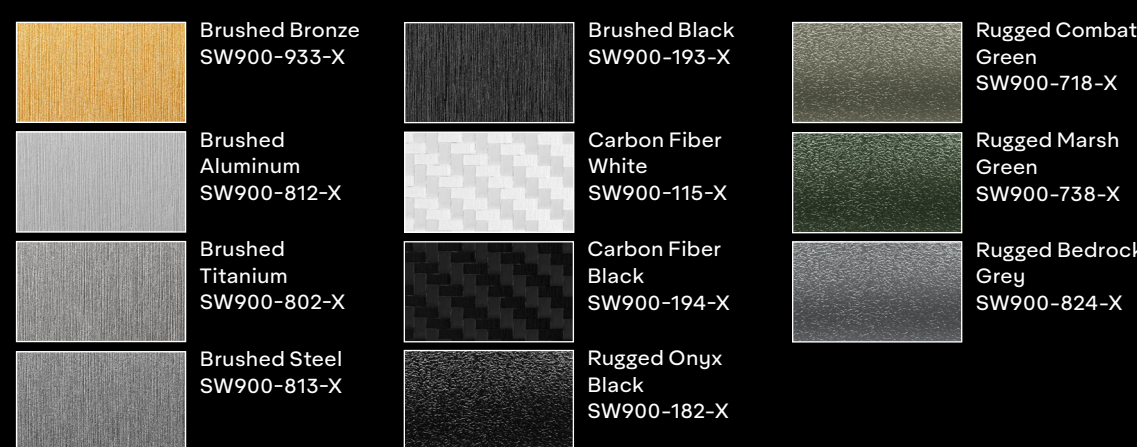

Avery Dennison® Supreme Wrapping Film™

Gloss

Matte

Gloss Metallic

Satin Metallic

Diamond

Satin

Matte Metallic

Pearl

Special Effects

Extreme Texture

Conform Chrome

Conform Chrome films are ideal for creating special accents and custom finishes.

ColorFlow™

*The colors shown are digitally reproduced for printing purposes and are not 100% accurate. For an actual production color, please contact your Avery Dennison sales representative.