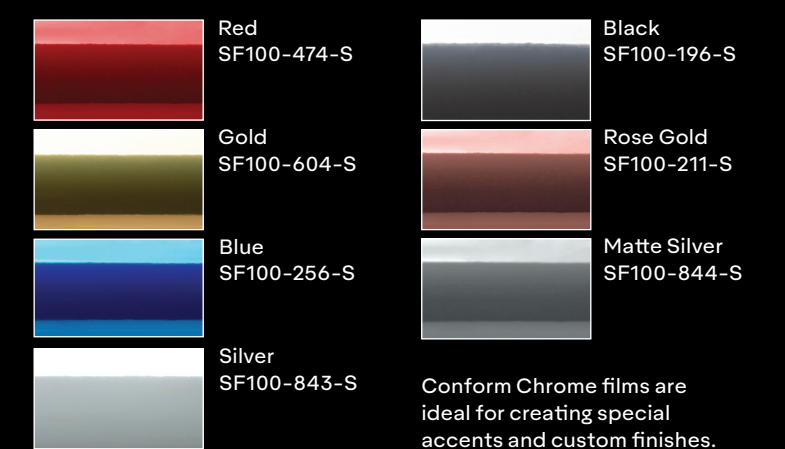

Avery Dennison® Supreme Wrapping Film™

Gloss

Matte

Gloss Metallic

Satin Metallic

Diamond

Satin

Matte Metallic

Pearl

Special Effects

Extreme Texture

Conform Chrome

Conform Chrome films are ideal for creating special accents and custom finishes.

ColorFlow™

*The colors shown are digitally reproduced for printing purposes and are not 100% accurate. For an actual production color, please contact your Avery Dennison sales representative.