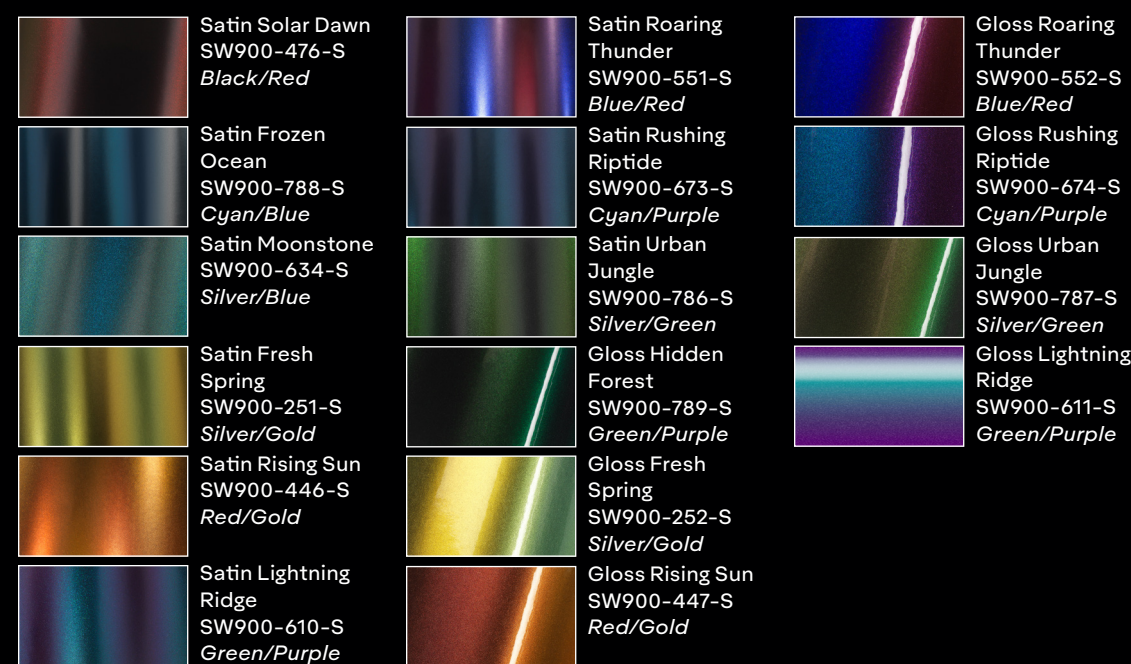

Avery Dennison® Supreme Wrapping Film™

Gloss

Matte

Gloss Metallic

Satin Metallic

Diamond

Satin

Matte Metallic

Pearl

Special Effects

Extreme Texture

Conform Chrome

Conform Chrome films are ideal for creating special accents and custom finishes.

ColorFlow™

*The colors shown are digitally reproduced for printing purposes and are not 100% accurate. For an actual production color, please contact your Avery Dennison sales representative.