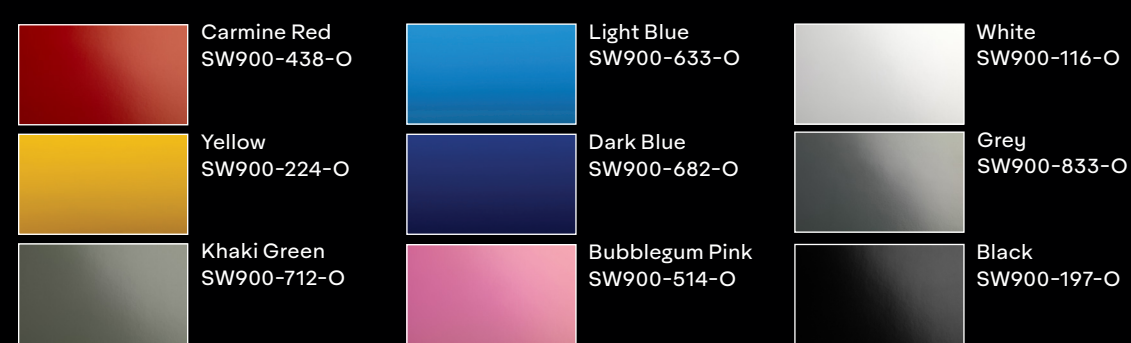

Avery Dennison® Supreme Wrapping Film™

Gloss

Matte

Gloss Metallic

Satin Metallic

Diamond

Satin

Matte Metallic

Pearl

Special Effects

Extreme Texture

Conform Chrome

Conform Chrome films are ideal for creating special accents and custom finishes.

ColorFlow™

*The colors shown are digitally reproduced for printing purposes and are not 100% accurate. For an actual production color, please contact your Avery Dennison sales representative.