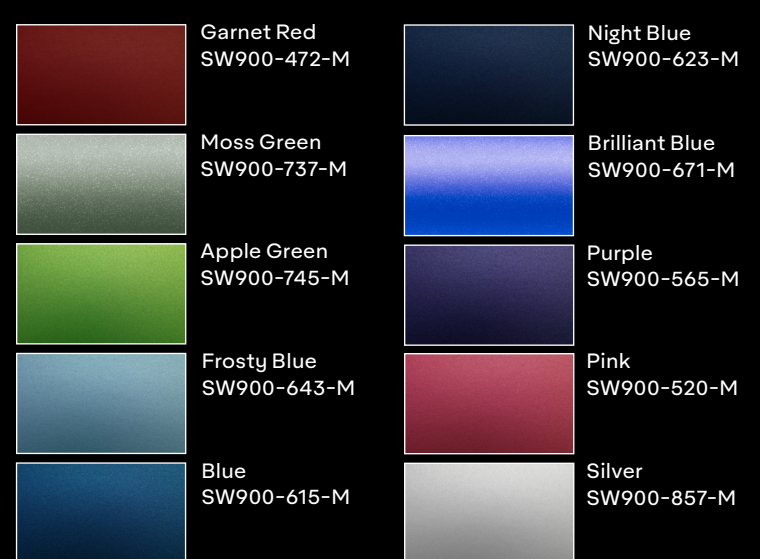

Avery Dennison® Supreme Wrapping Film™

Gloss

Matte

Gloss Metallic

Satin Metallic

Diamond

Satin

Matte Metallic

Pearl

Special Effects

Extreme Texture

Conform Chrome

Conform Chrome films are ideal for creating special accents and custom finishes.

ColorFlow™

*The colors shown are digitally reproduced for printing purposes and are not 100% accurate. For an actual production color, please contact your Avery Dennison sales representative.