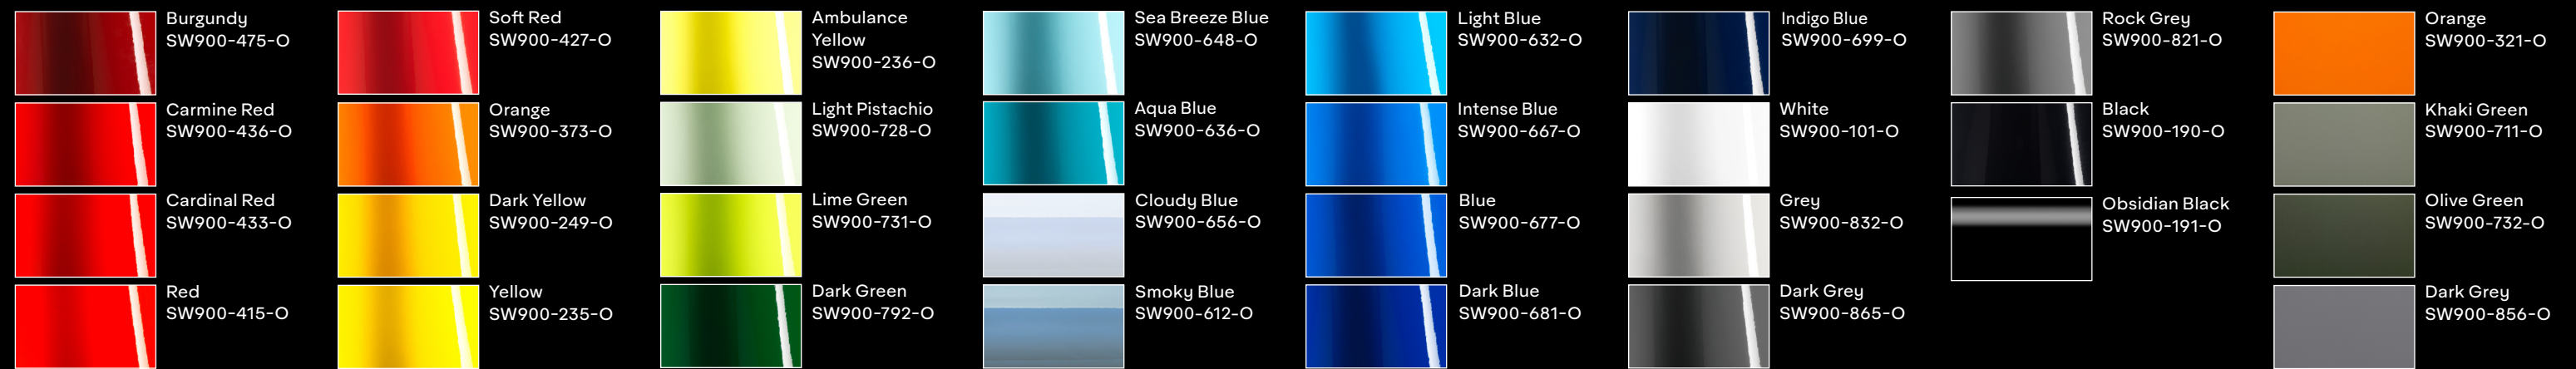

Avery Dennison® Supreme Wrapping Film™

Gloss

Matte

Gloss Metallic

Satin Metallic

Diamond

Satin

Matte Metallic

Pearl

Special Effects

Extreme Texture

Conform Chrome

Conform Chrome films are ideal for creating special accents and custom finishes.

ColorFlow™

*The colors shown are digitally reproduced for printing purposes and are not 100% accurate. For an actual production color, please contact your Avery Dennison sales representative.